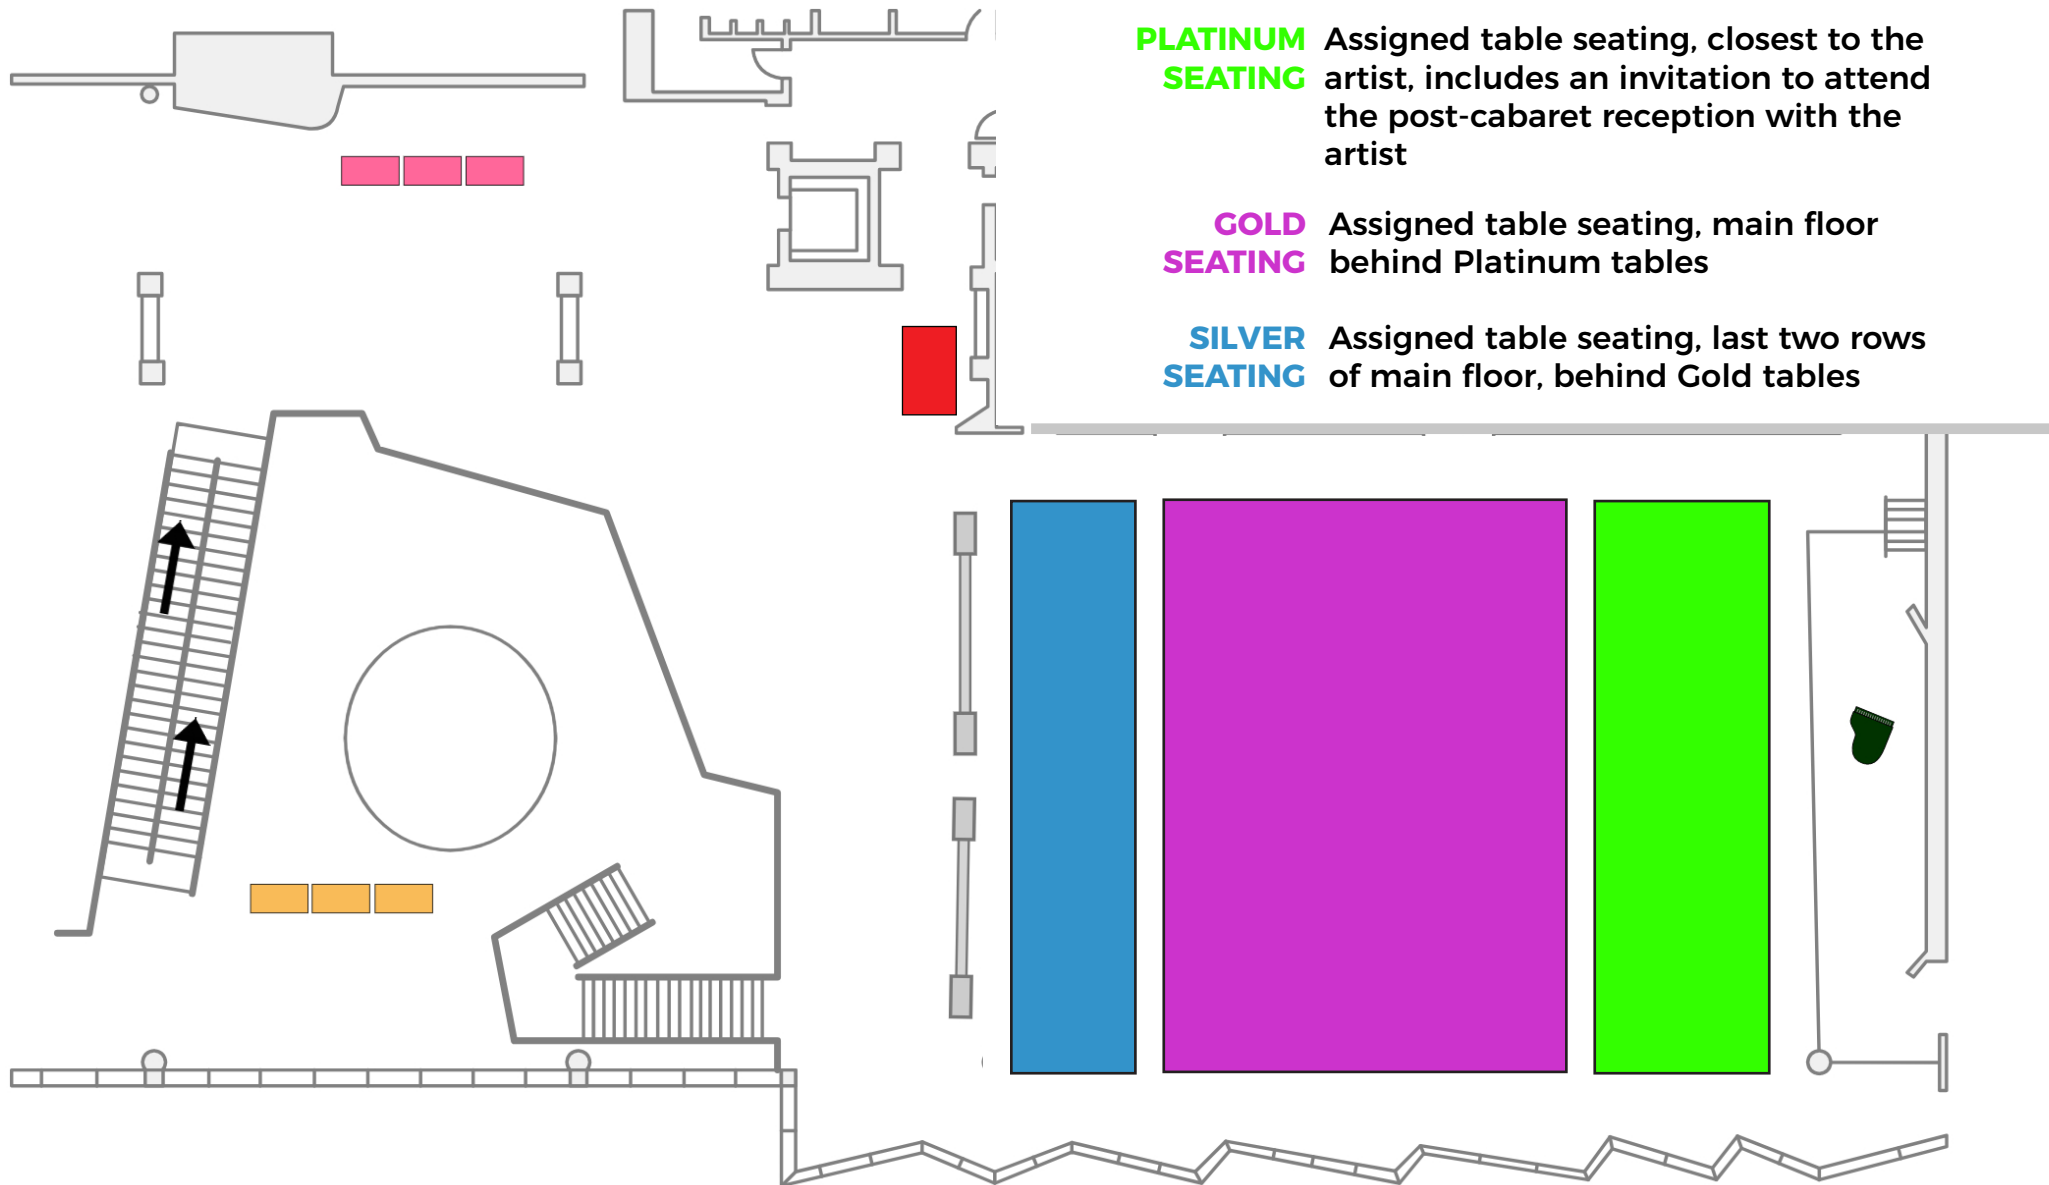

CABARET AT THE COMMONS

THE COMMONS • 300 WASHINGTON STREET • COLUMBUS, IN 47201

PLATINUM SEATING Assigned table seating, closest to the artist, includes an invitation to attend the post-cabaret reception with the artist

GOLD SEATING Assigned table seating, main floor behind Platinum tables

SILVER SEATING Assigned table seating, last two rows of main floor, behind Gold tables

GUEST CHECK-IN

CASH BAR

SELF-SERVE WATER STATION