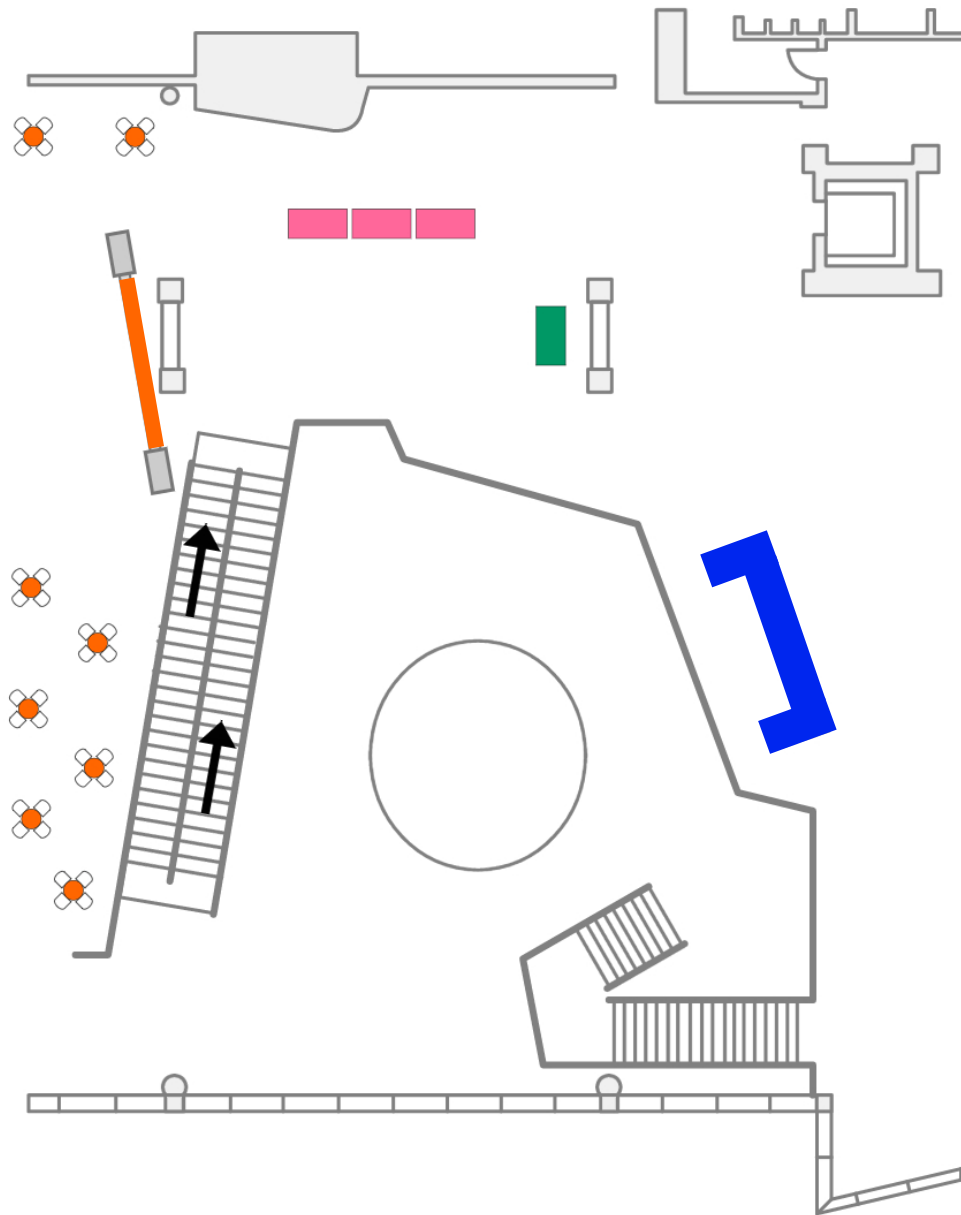

CABARET AT THE COMMONS

THE COMMONS • 300 WASHINGTON STREET • COLUMBUS, IN 47201

\$75 CELEBRITY SEATING

Assigned table seating, closest to the artist, includes an invitation to attend the post-cabaret Meet-and-Greet with the artist and a free copy of Jane Lynch's Christmas CD, complimentary dessert

\$50 STARLET SEATING

Assigned table seating, main floor behind Celebrity tables, complimentary dessert

\$30 CO-STAR SEATING

Assigned table seating behind Starlet tables, complimentary dessert

GUEST CHECK-IN

TABLE ARRANGEMENT MAY VARY DEPENDING ON TOTAL SEATS SOLD.